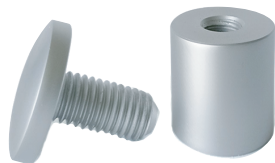

3225

alu BIG

silver
SA3225ST

chrome
SA3225CP

16

STANDOFFS

12pcs

72pcs