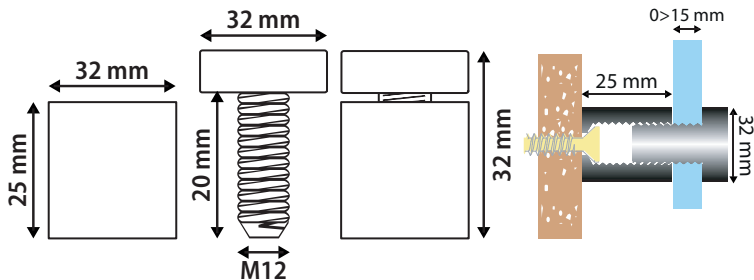

3225

alu BIG

silver
SA3225ST

chrome
SA3225CP

16

STANDOFFS

12pcs

72pcs