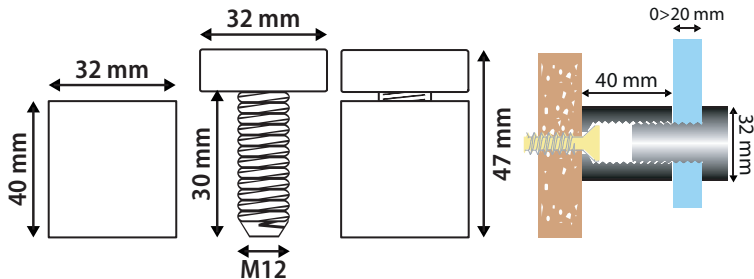

# alu BIG

silver  
SA3240ST

chrome  
SA3240CP

17

STANDOFFS

8pcs

48pcs