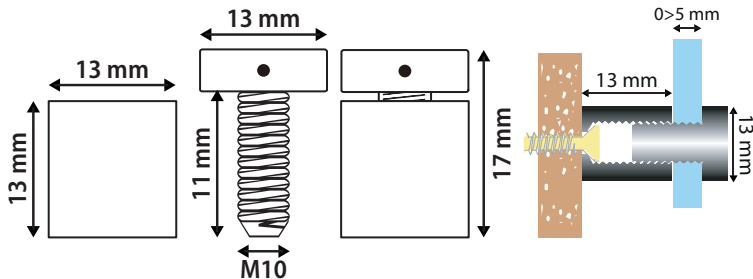

# alu SMALL

Design by Arch Mario Iodice

silver  
100401

red  
100402

blue  
100403

gold  
100404

black  
100405

chrome  
100406