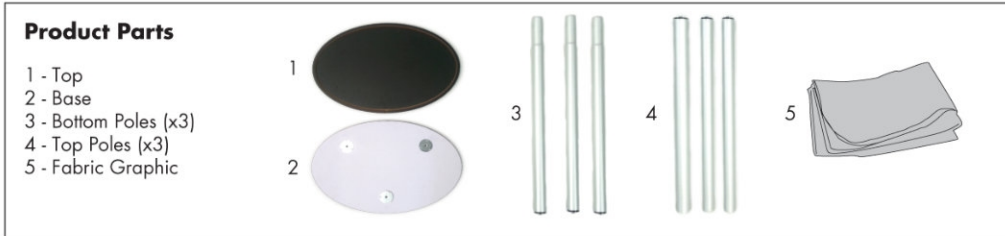

Palette number of pieces	Palette weight (kg)	Palette type
-	-	-

ALTRE INFORMAZIONI

Product certifications	EAN
No	8596052178269

ASSEMBLY INSTRUCTIONS

Counter Easy Oval

CEOTTB

Display Set-Up

Step 1